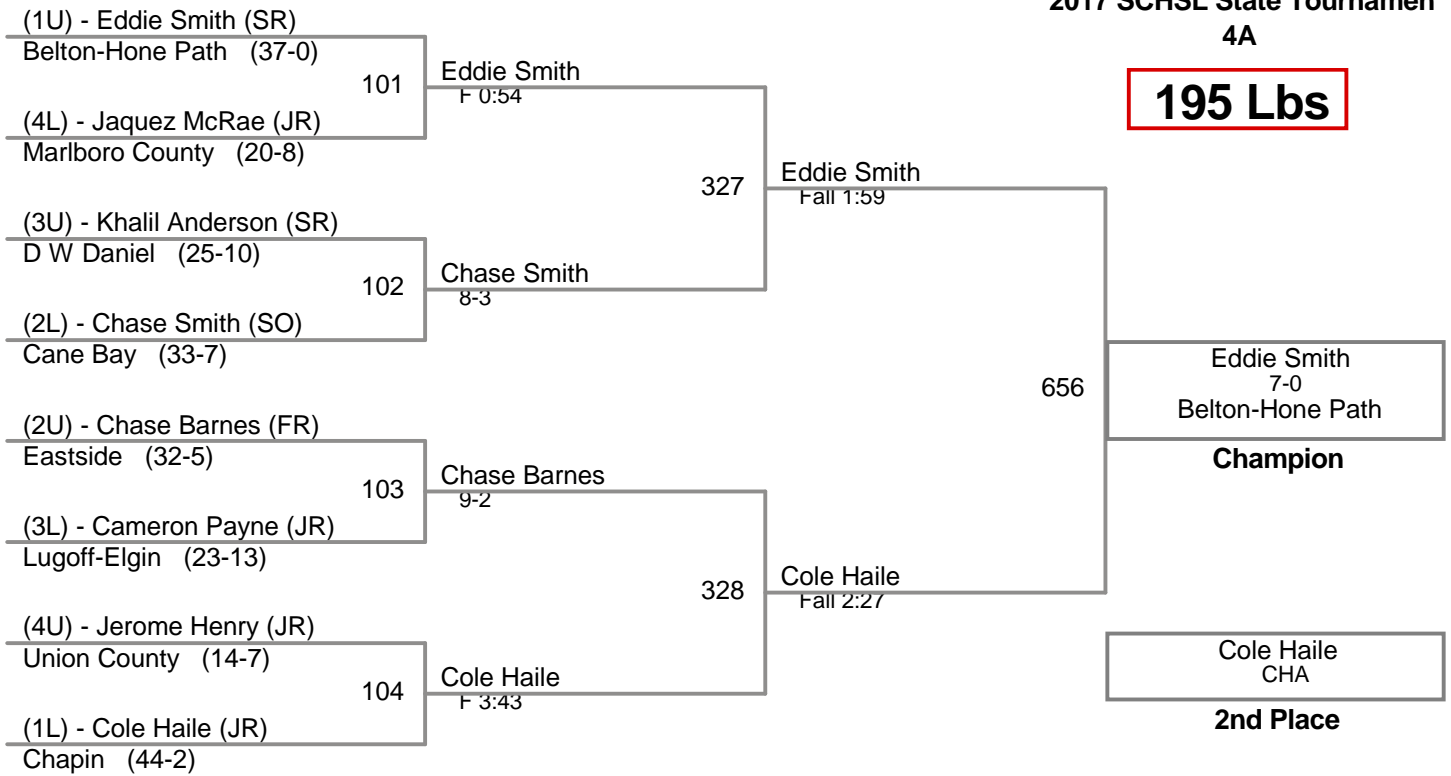

2017 SCHSL State Tournament  
4A

**160 Lbs**

2017 SCHSL State Tournamen  
4A

**170 Lbs**

2017 SCHSL State Tournament  
4A

**182 Lbs**

2017 SCHSL State Tournament  
4A

**195 Lbs**