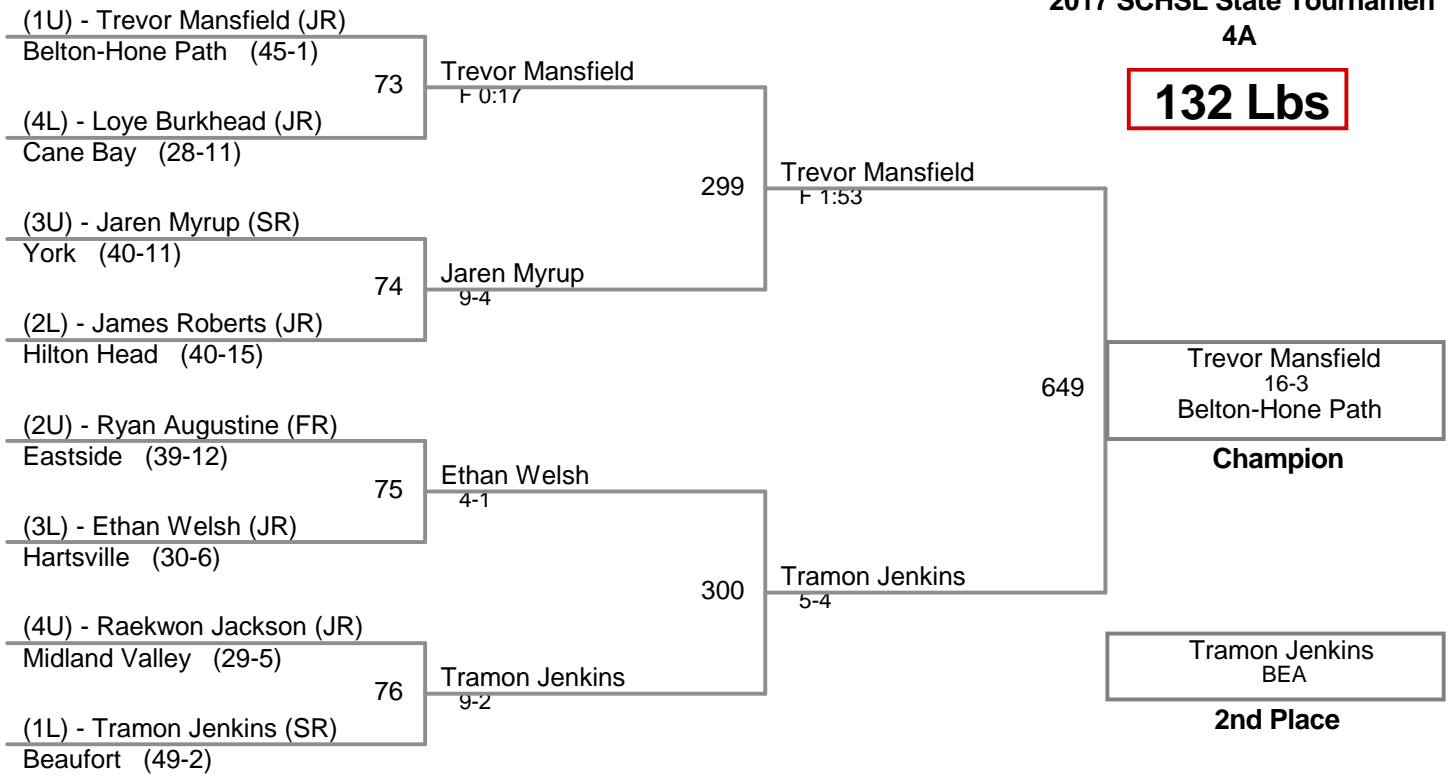

2017 SCHSL State Tournament
4A

132 Lbs