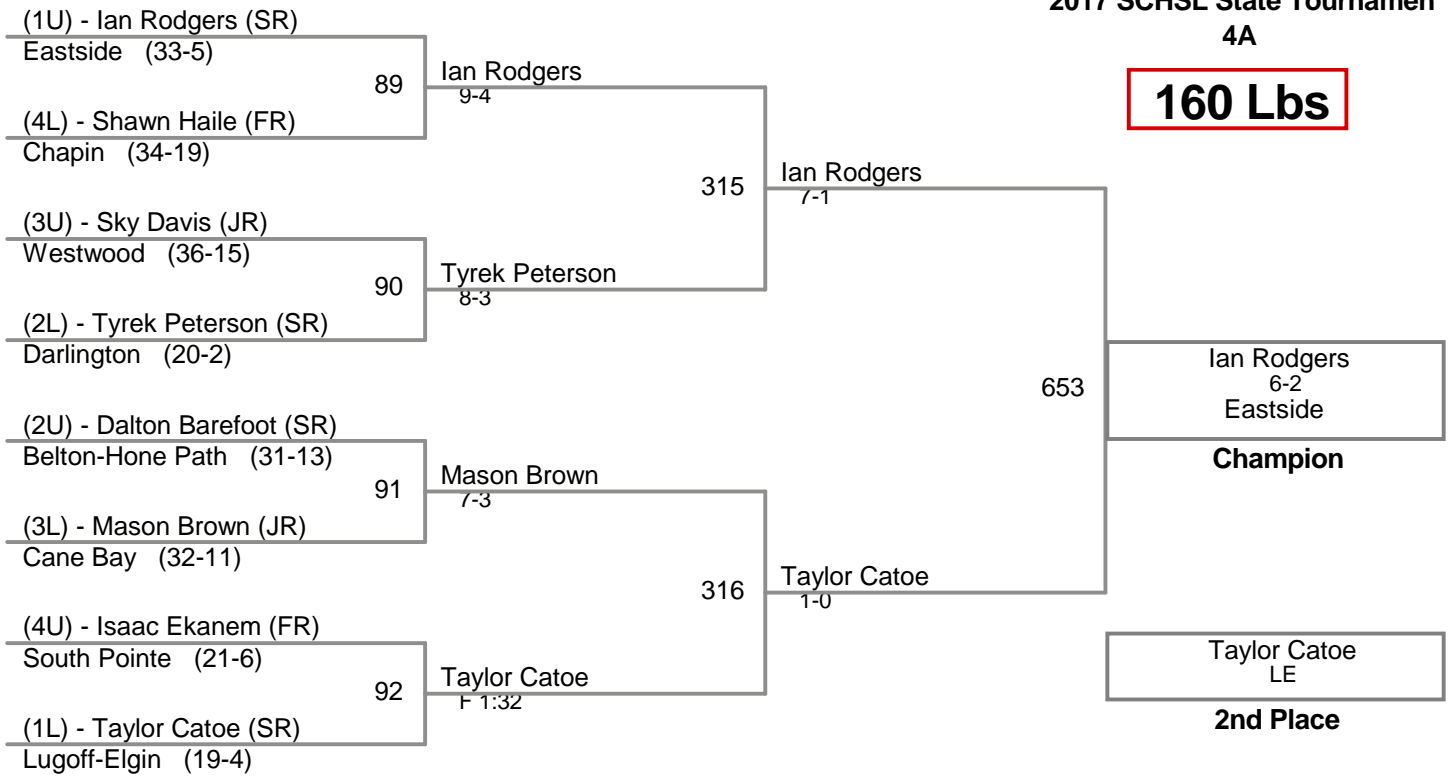

2017 SCHSL State Tournament
4A

160 Lbs