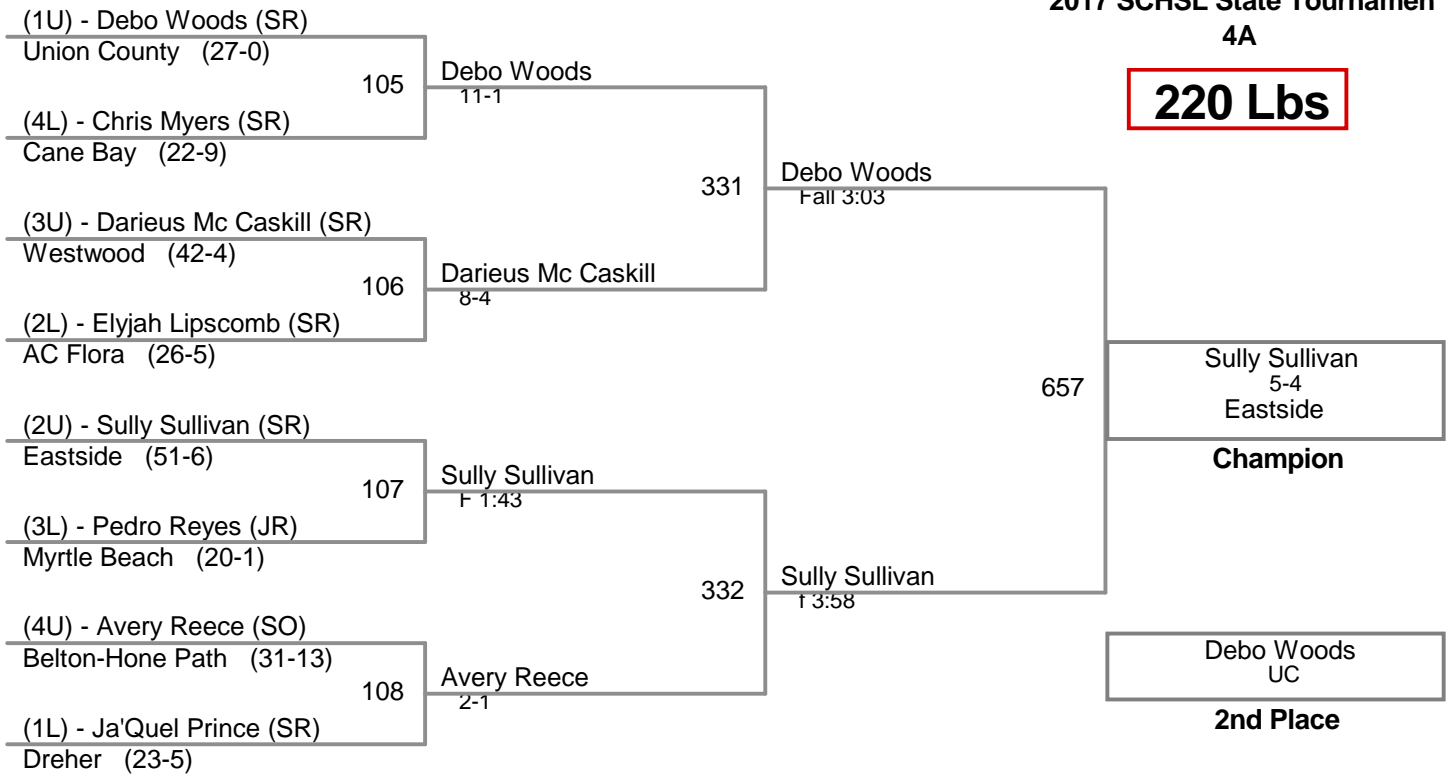

2017 SCHSL State Tournament
4A

220 Lbs