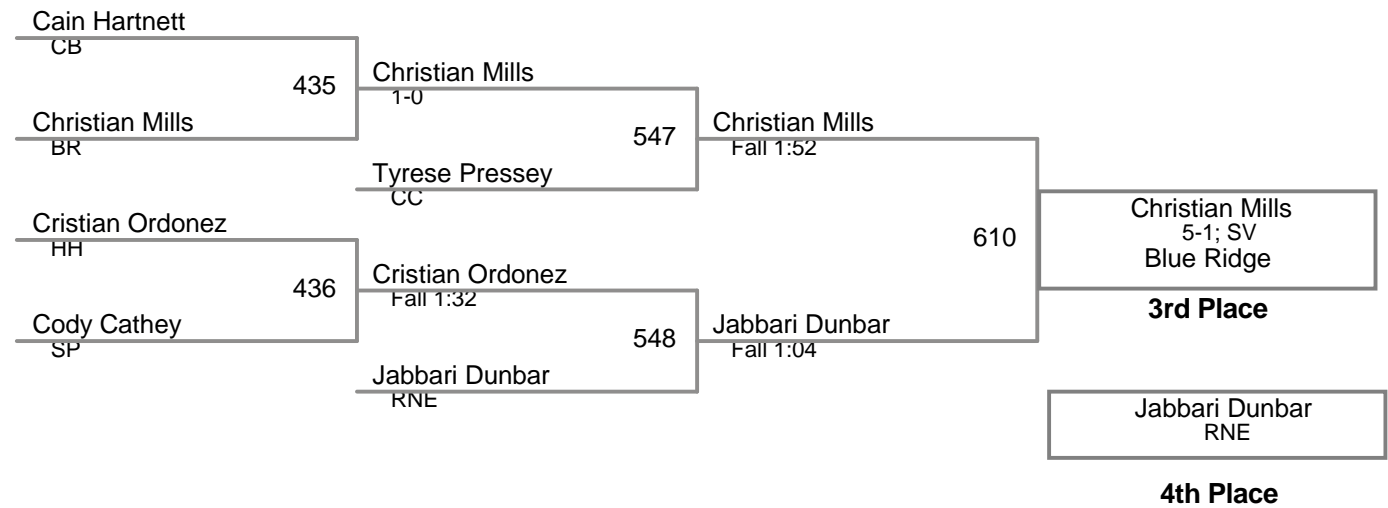

2017 SCHSL State Tournament  
4A

**160 Lbs**

2017 SCHSL State Tournamen  
4A

**170 Lbs**

2017 SCHSL State Tournament  
4A

**182 Lbs**

2017 SCHSL State Tournament  
4A

**195 Lbs**