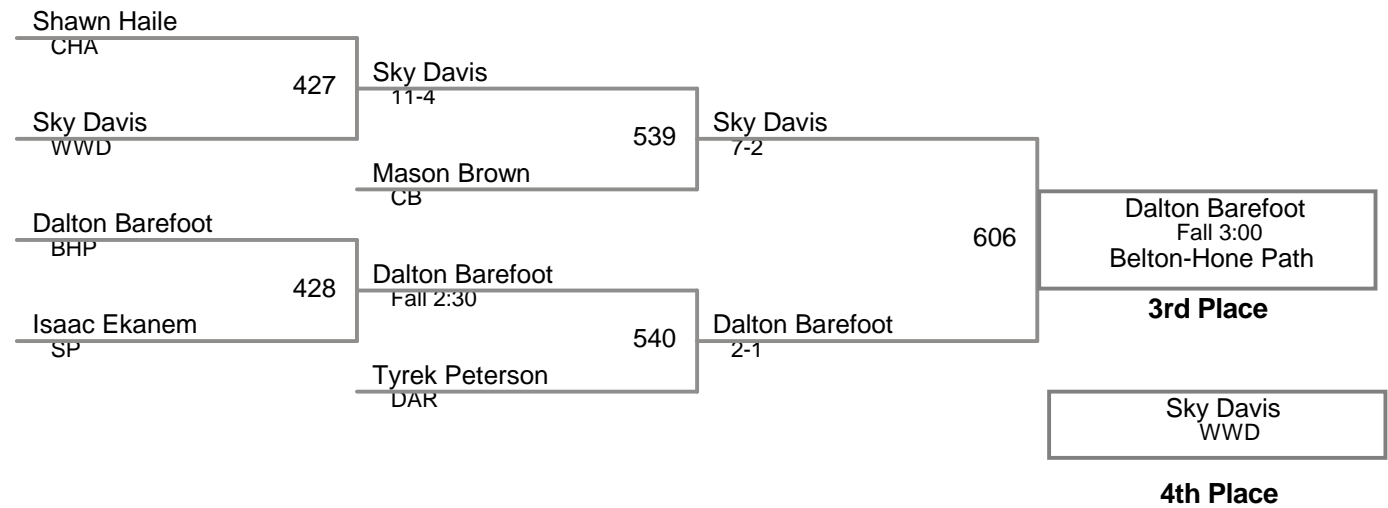

2017 SCHSL State Tournament
4A

160 Lbs