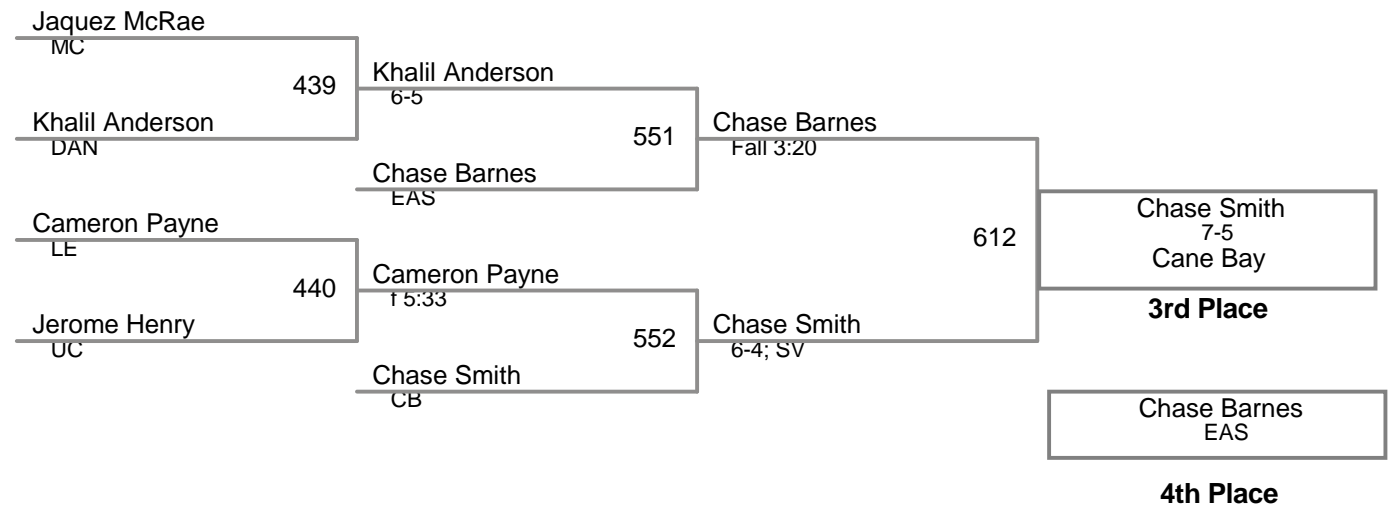

2017 SCHSL State Tournament  
4A

**160 Lbs**

2017 SCHSL State Tournamen  
4A

**170 Lbs**

2017 SCHSL State Tournament  
4A

**182 Lbs**

2017 SCHSL State Tournament  
4A

**195 Lbs**