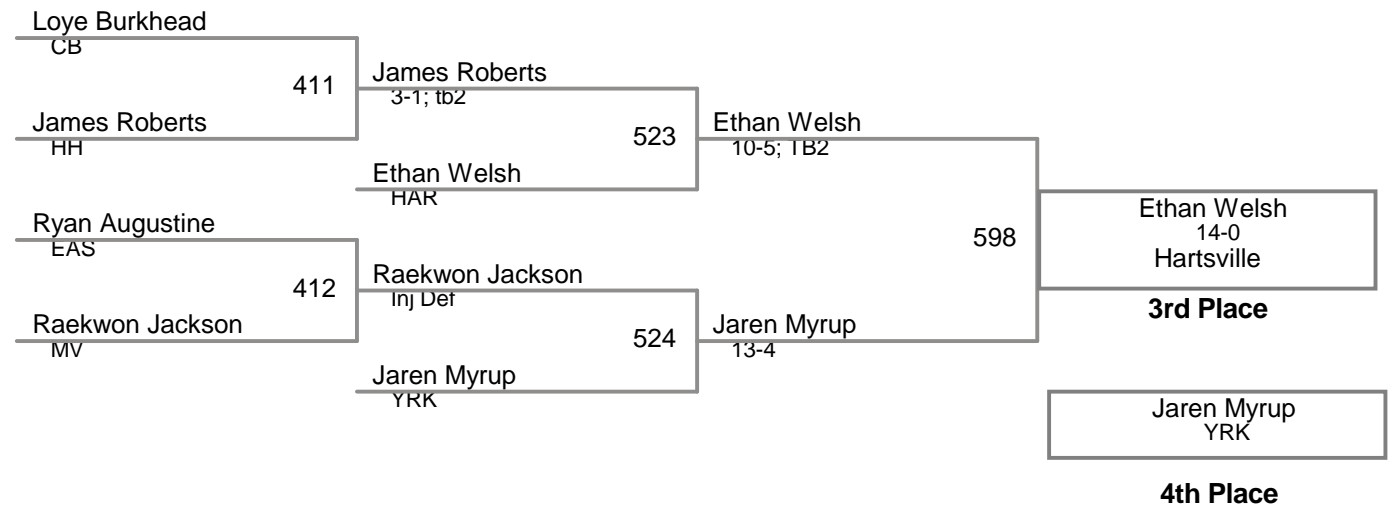

2017 SCHSL State Tournament
4A

132 Lbs