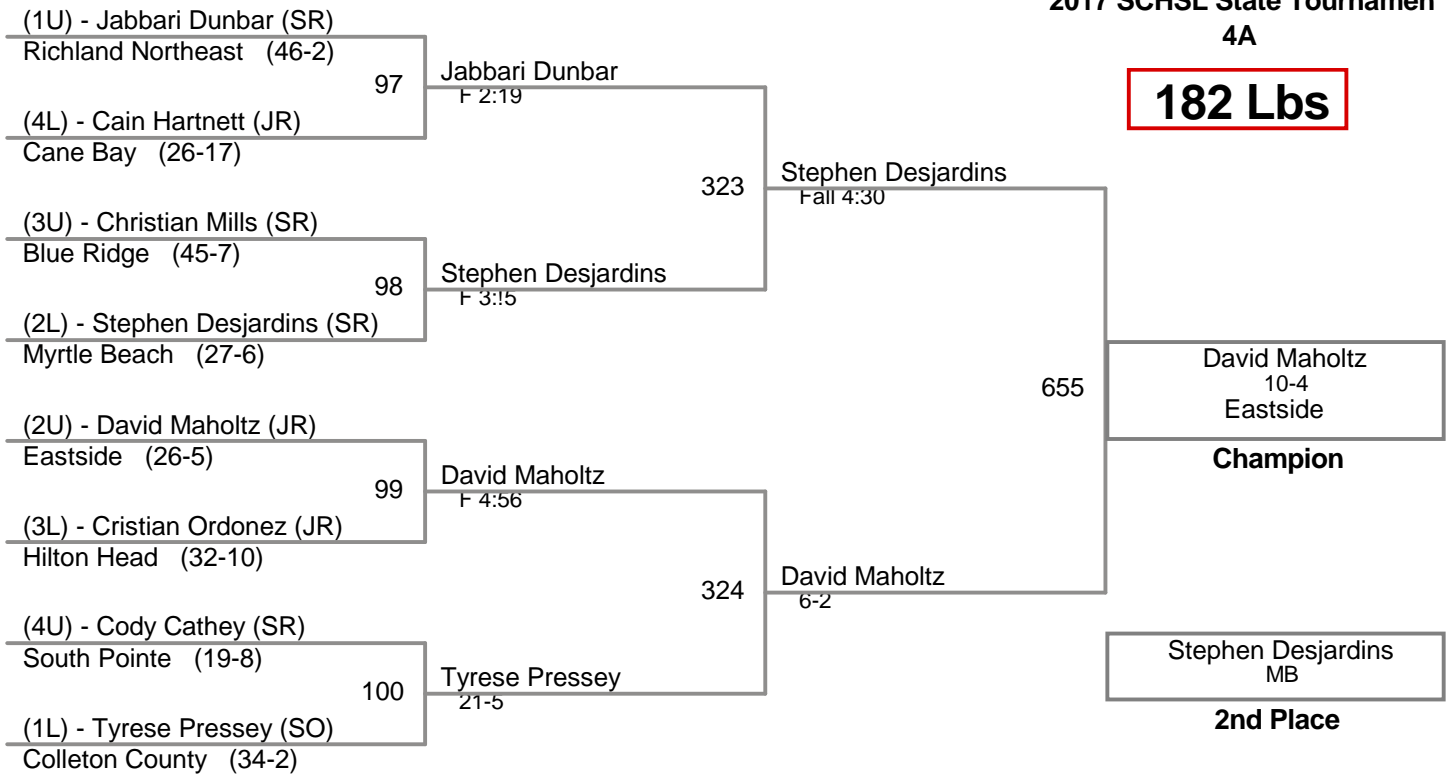

2017 SCHSL State Tournament  
4A

**160 Lbs**

2017 SCHSL State Tournamen  
4A

**170 Lbs**

2017 SCHSL State Tournament  
4A

**182 Lbs**

2017 SCHSL State Tournament  
4A

**195 Lbs**